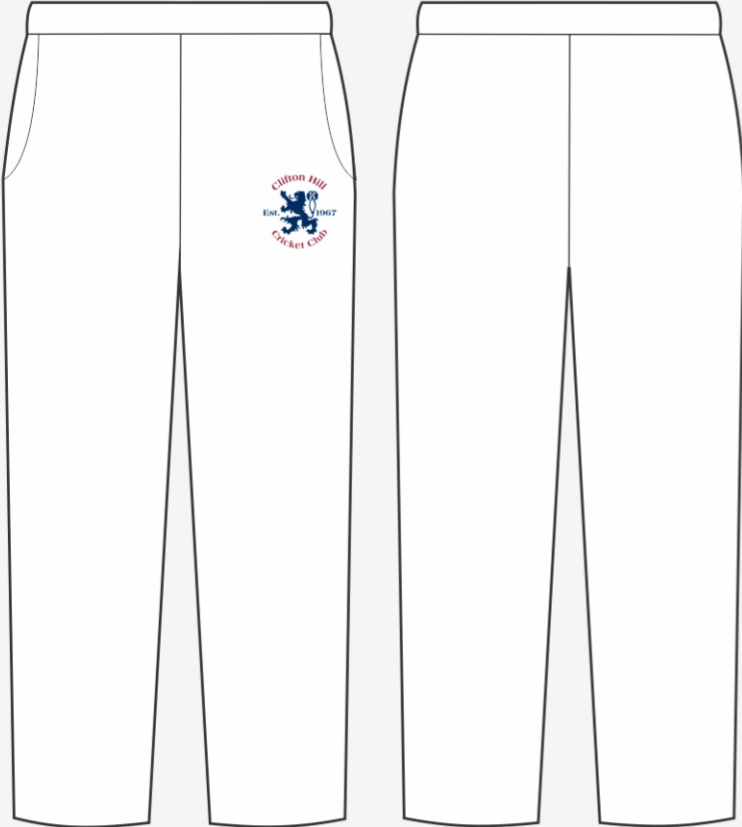

PLAYING TROUSERS

White Trousers
Gray-Nicolls
Embroidery Logo
Polyester Fabric